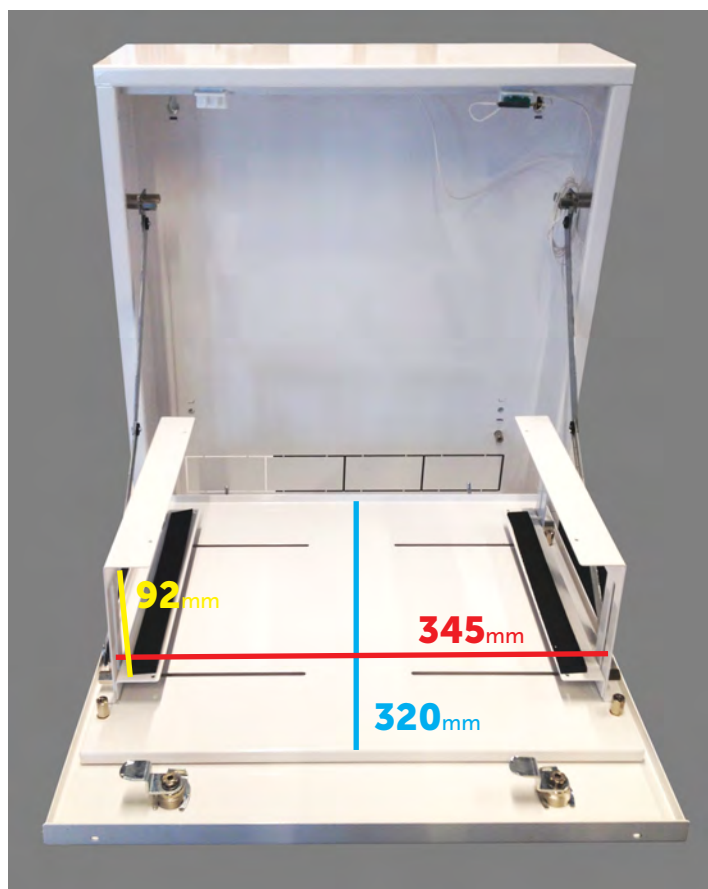

Security Box Serie EVO

Spazi utili interni ($\pm 2\text{mm}$ circa)

Security Box EVO series

Internal useful spaces (approx. $\pm 2\text{mm}$)

HELMAN[®]
ELETTRONICA

www.helman.it

1QB08 - Medium

1QB07 - Small