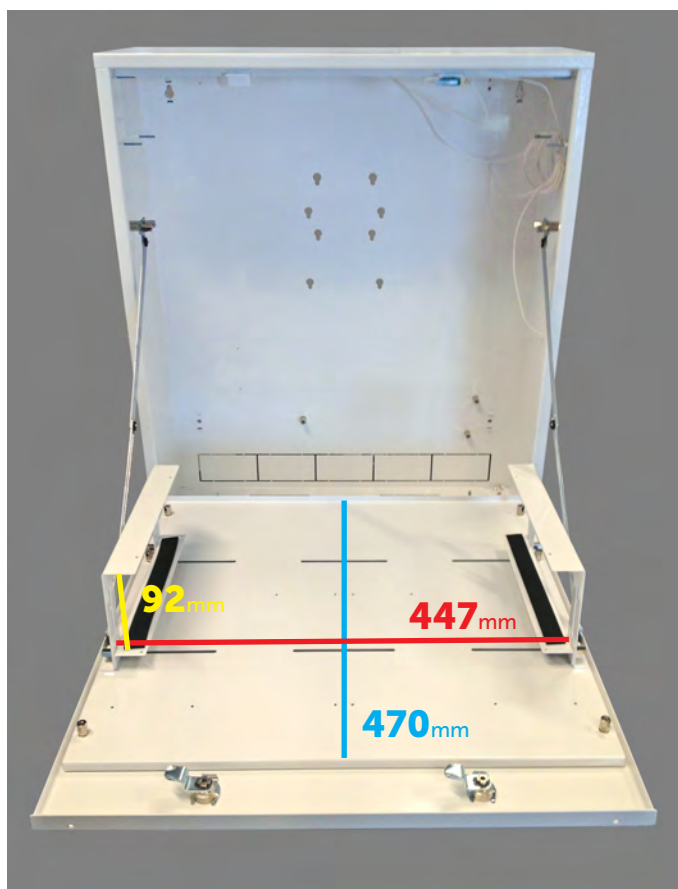

Security Box Serie EVO

Spazi utili interni ($\pm 2\text{mm}$ circa)

Security Box EVO series

Internal useful spaces (approx. $\pm 2\text{mm}$)

HELMAN[®]
ELETTRONICA

www.helman.it

1QB08 - Medium

1QB07 - Small